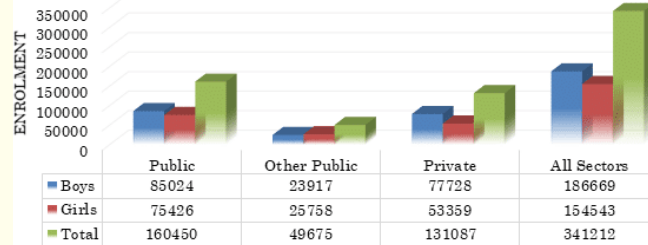

ENROLMENT BY SECTOR AND GENDER

Among 341212 students 47% of enrollment is being facilitated by Public Sector Schools, whereas 15% are benefited by Other Public Sector and 38% are by Private Sector Schools respectively.