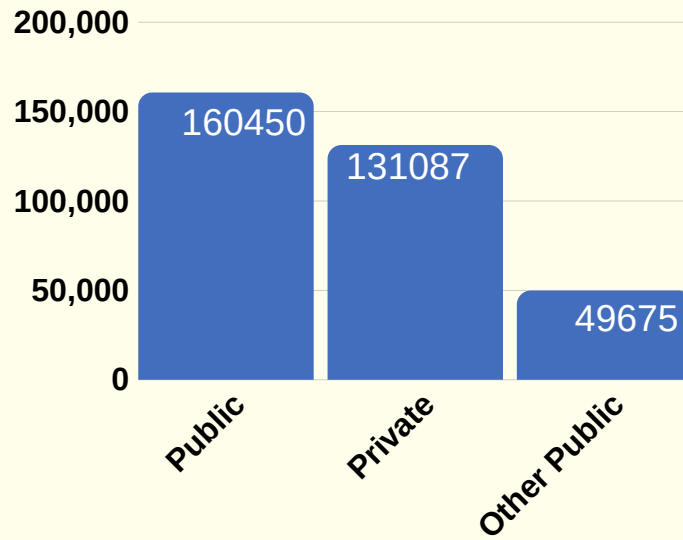

GBEMIS ENROLLMENT SUMMARY 2018-19

The seeking of knowledge is obligatory for every Muslim.
(Al-Tirmidhi)

Overall enrollment in GB **341,212** with **160,450** (47%) in public sector schools, **131087** (38%) in private sector school and **49675** (15%) in other public sector schools. Among **341,212** students there are **186,669** (55%) are boys and **154,543** (45%) are girls.

ENROLMENT BY SECTOR

Overall enrollment in GB 341,212 with 160,450 (47%) in public sector schools, 131087 (38%) in private sector school and 49675 (15%) in other public sector schools. Among 341,212 students there are 186,669 (55%) are boys and 154,543 (45%) are girls.