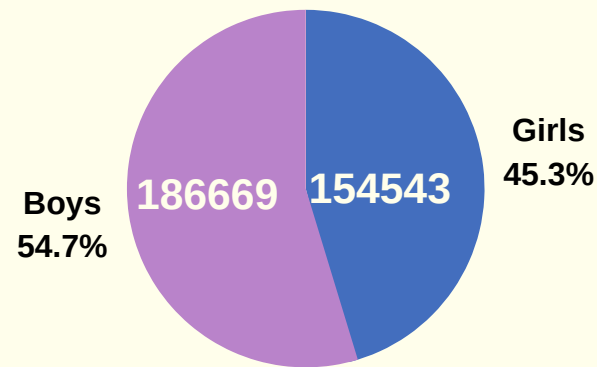

ENROLMENT BY GENDER